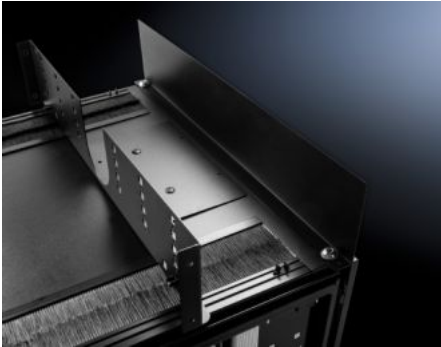

# DK 9982.271 - Roof mount cable manager for TS IT Pro

Roof mount cable manager for TS IT Pro

## Features

Model No.	DK 9982.271
Product description	Organizes overhead cable runs between racks and cable access slots in the enclosure roof. Mounts to enclosure roof in front or rear.
Material	Carbon steel
Color	RAL 9005 Black
Supply includes	Assembly components
Packaging unit	1 pc(s).
UPC-Code	92544